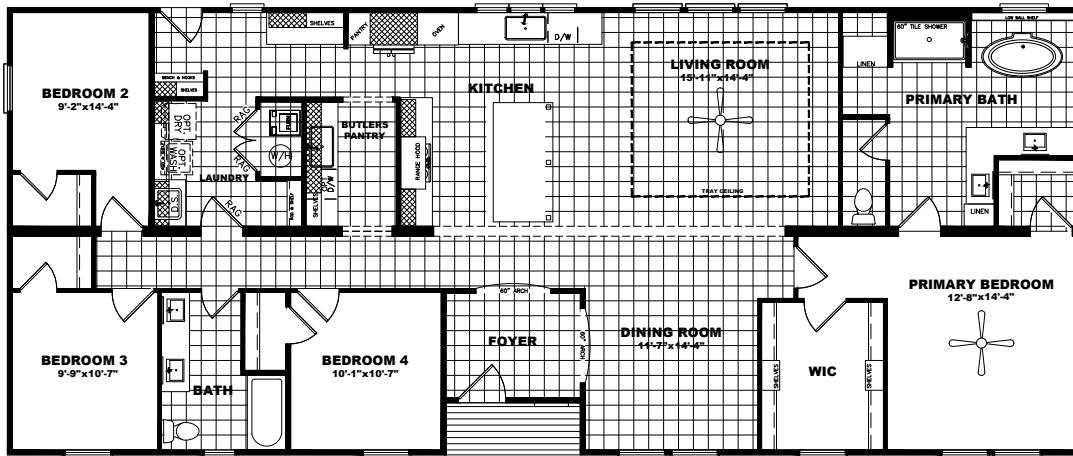

The ARCHIBALD

32ENC32724A  
 32 X 72'  
 2,160 sq. ft.  
 4 Bedroom  
 2 or 2.5 Bathroom

encore  
 series

STANDARD  
 features

- Quartz Throughout
- Soft Close Cabinets and Drawers
- Pendant Lights
- Vent Hoods
- Upgraded Appliances including French Door Refrigerators, Smooth Cook-Top Ranges, Built-in Microwave/Oven Combo
- LED Mirrors Throughout
- 36X60 Tile Shower with Glass Sliding Barn Door
- Free Standing Tub with Quartz Ledge
- Blink Doorbells