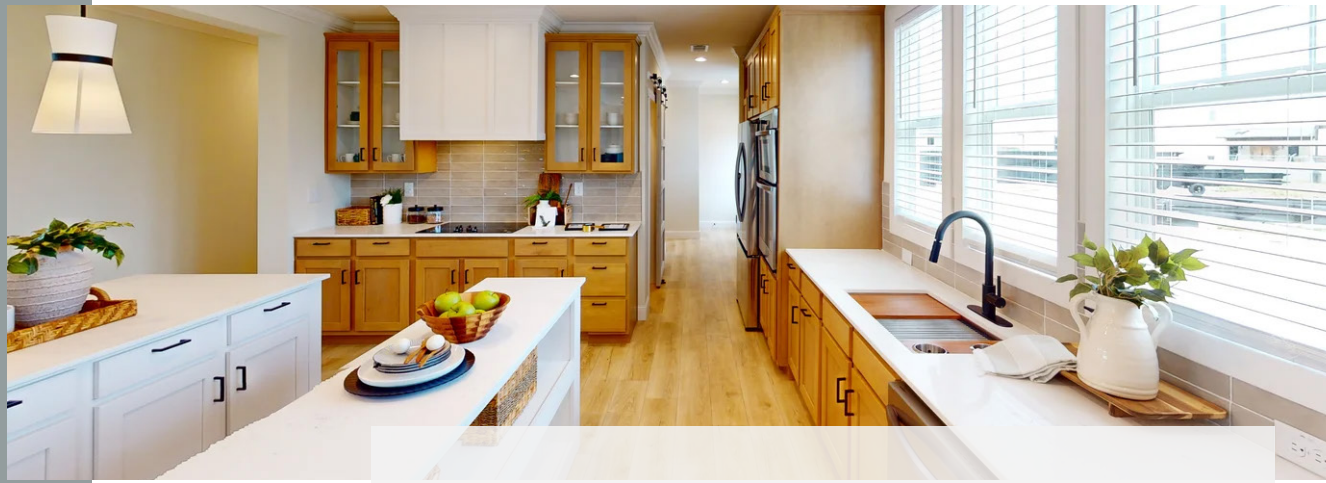

The ARCHIBALD

32ENC32724A  
 32 X 72'  
 2,160 sq. ft.  
 4 Bedroom  
 2 or 2.5 Bathroom

encore  
 series

STANDARD  
 features

- Quartz Throughout
- Soft Close Cabinets and Drawers
- Pendant Lights
- Vent Hoods
- Upgraded Appliances including French Door Refrigerators, Smooth Cook-Top Ranges, Built-in Microwave/Oven Combo
- LED Mirrors Throughout
- 36X60 Tile Shower with Glass Sliding Barn Door
- Free Standing Tub with Quartz Ledge
- Blink Doorbells